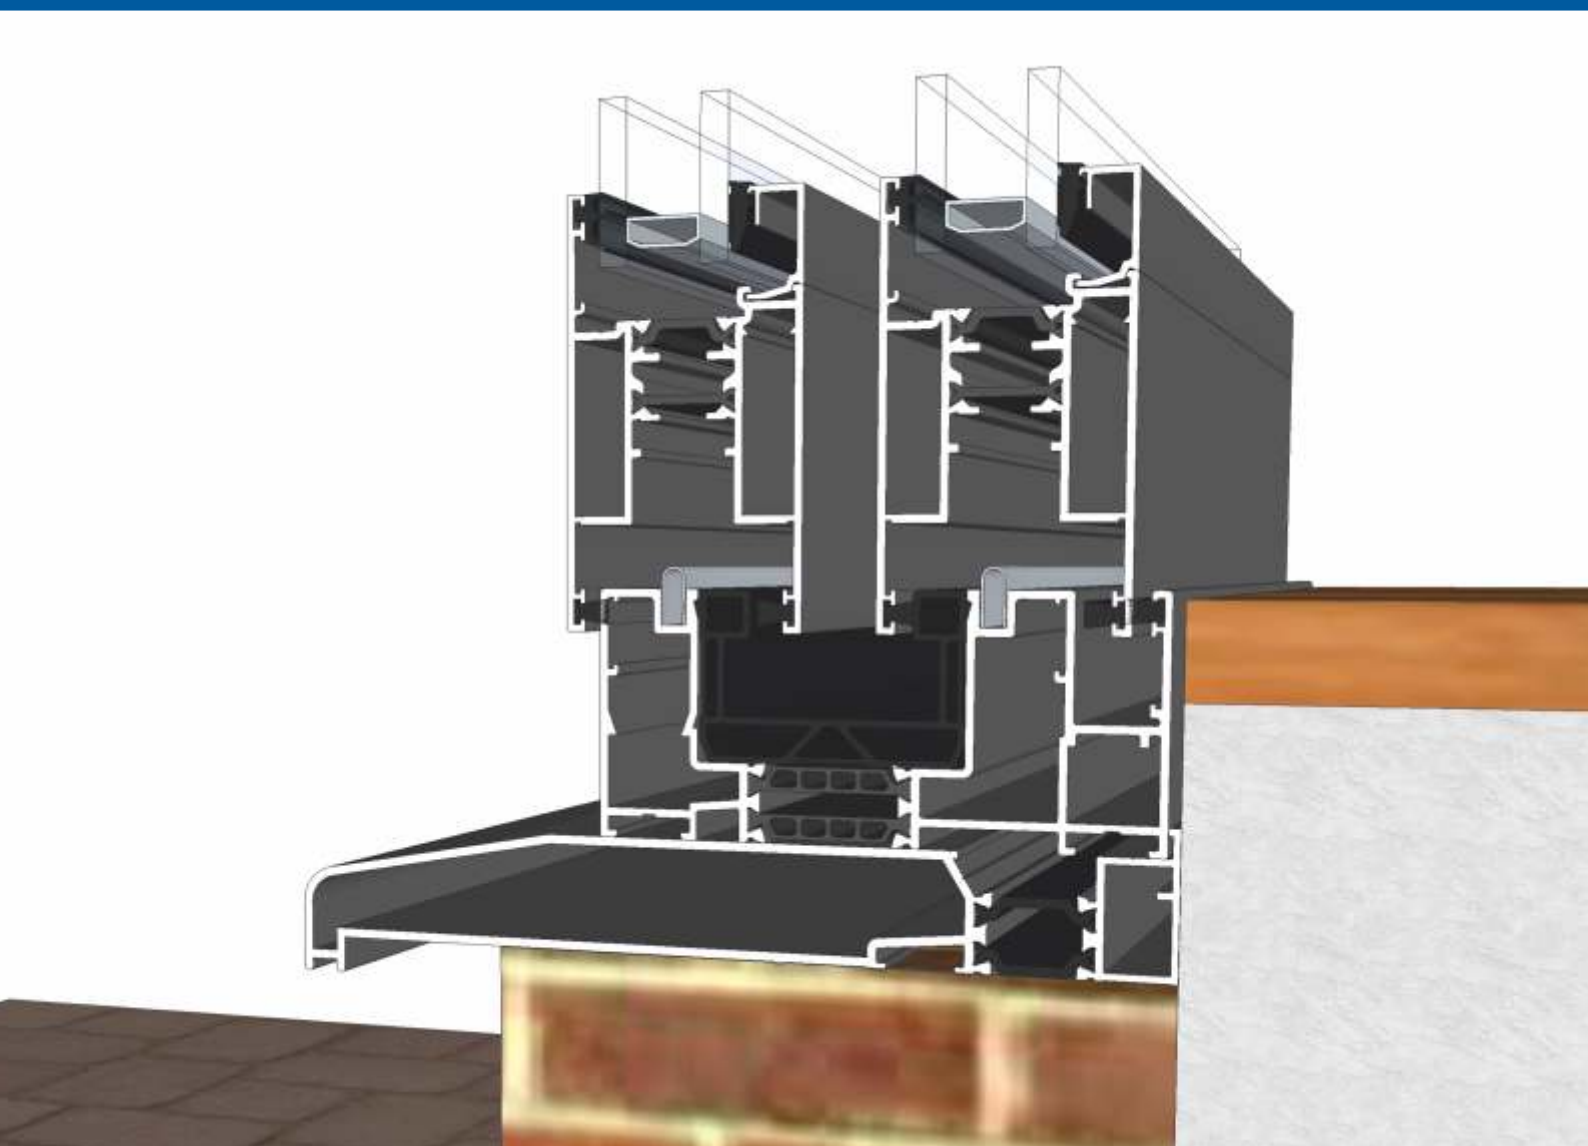

Penthouse Plus LS Patio

Threshold Options

DURATION
WINDOWS

Contents

Two Track	3
Two Track With Cill	4
Three Track	5
Three Track With Cill	6
Cill Options & Drainage Paths	7

We reserve the right to make changes to the product specification as technical developments dictate, and without prior notice.
Pictures shown are for illustrative purposes and are not binding in detail, colour or specification.

Two Track

No Cill

The images displayed in this document are an artistic representation only, and not a comprehensive installation guide. We do not supply decking, flooring, lead flashing etc. If in doubt please speak to a experienced builder or our technical department.

Two Track

With Cill

The images displayed in this document are an artistic representation only, and not a comprehensive installation guide. We do not supply decking, flooring, lead flashing etc. If in doubt please speak to a experienced builder or our technical department.

Cill Options & Drainage

ETC458 - 190mm Cill For Two Track VG511

ETC478 - 300mm Cill For Three Track VG513

Drainage

When installing a patio, drainage paths for the threshold need to be taken into consideration. Please discuss drainage with the installer, homeowner and installer of external flooring. The images below depict an example of each threshold and its drainage path.