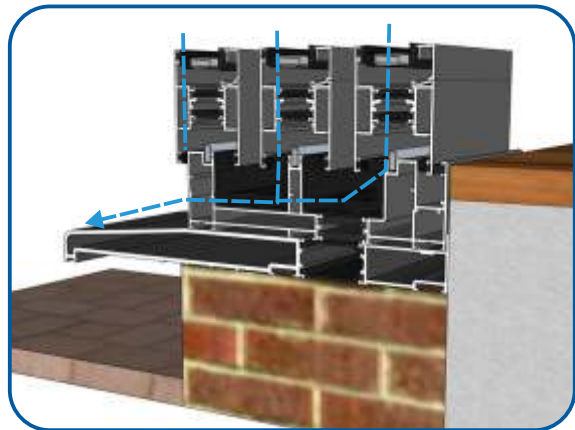

Cill Options & Drainage

ETC458 - 190mm Cill For Two Track VG511

ETC478 - 300mm Cill For Three Track VG513

Drainage

When installing a patio, drainage paths for the threshold need to be taken into consideration. Please discuss drainage with the installer, homeowner and installer of external flooring. The images below depict an example of each threshold and its drainage path.

Two Track - No Cill

Two Track - With Cill

Three Track - No Cill

Three Track - With Cill

The images displayed in this document are an artistic representation only, and not a comprehensive installation guide. We do not supply decking, flooring, lead flashing etc. If in doubt please speak to a experienced builder or our technical department.