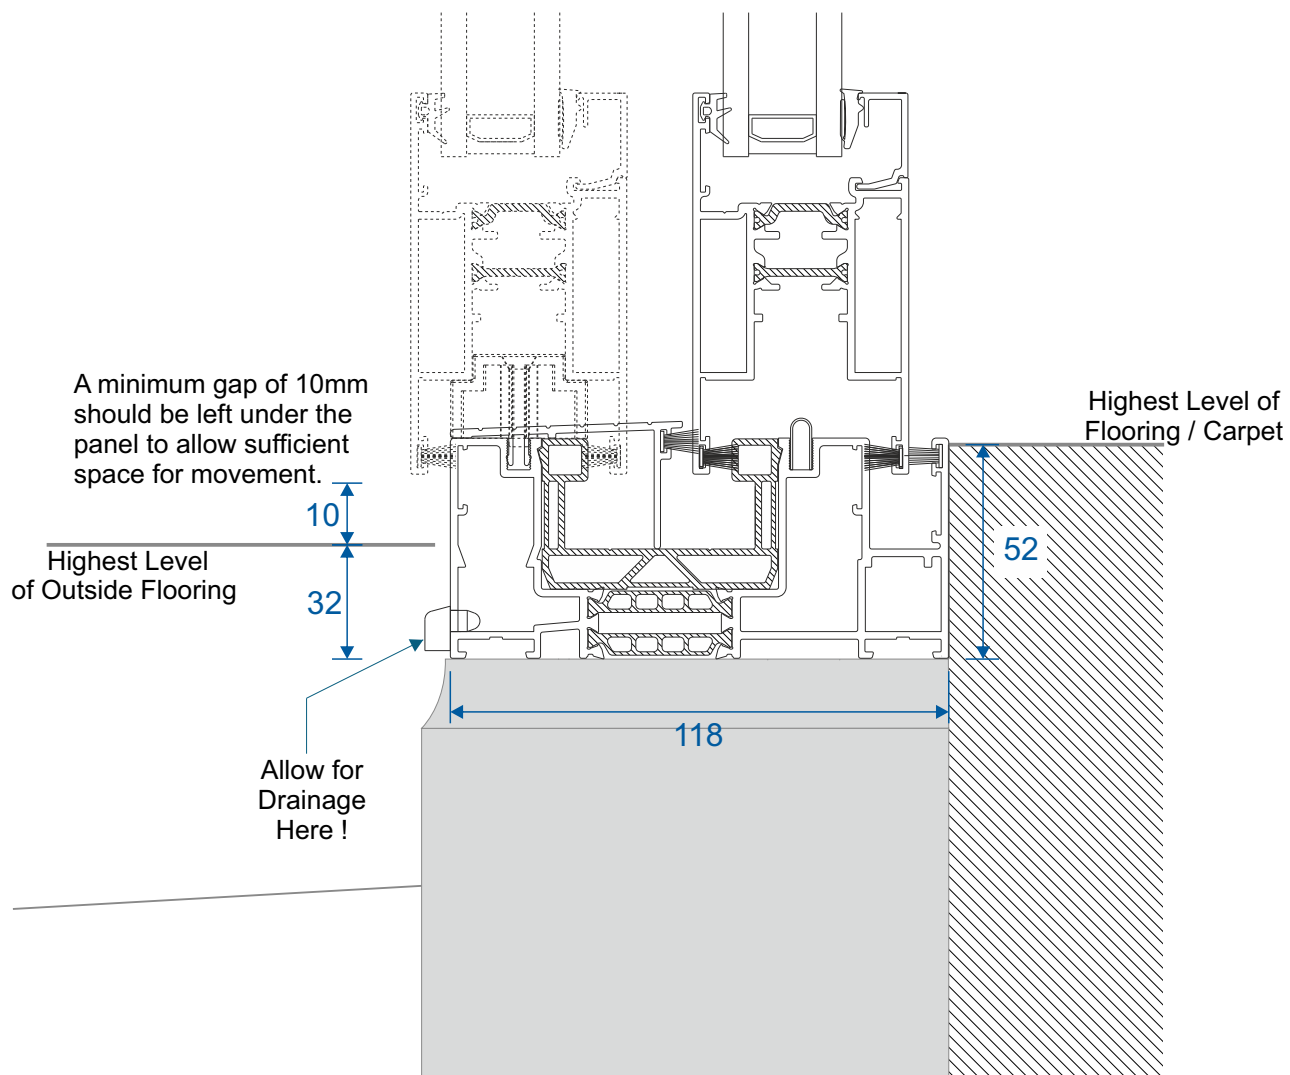

Contents

Two Track	3
Two Track With Cill	4
Three Track	5
Three Track With Cill	6
Cill Options & Drainage Paths	7

We reserve the right to make changes to the product specification as technical developments dictate, and without prior notice.
Pictures shown are for illustrative purposes and are not binding in detail, colour or specification.

Two Track

No Cill

The images displayed in this document are an artistic representation only, and not a comprehensive installation guide. We do not supply decking, flooring, lead flashing etc. If in doubt please speak to a experienced builder or our technical department.