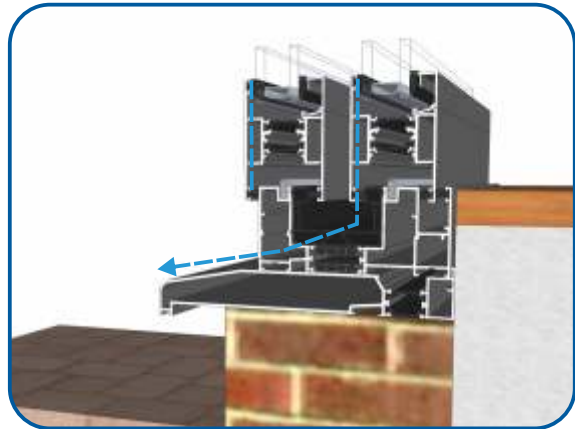

Cill Options & Drainage

ETC458 - 190mm Cill For Two Track VG511

ETC478 - 300mm Cill For Three Track VG513

Drainage

When installing a patio, drainage paths for the threshold need to be taken into consideration. Please discuss drainage with the installer, homeowner and installer of external flooring. The images below depict an example of each threshold and its drainage path.

Two Track - No Cill

Two Track - With Cill

Three Track - No Cill

Three Track - With Cill

The images displayed in this document are an artistic representation only, and not a comprehensive installation guide. We do not supply decking, flooring, lead flashing etc. If in doubt please speak to a experienced builder or our technical department.