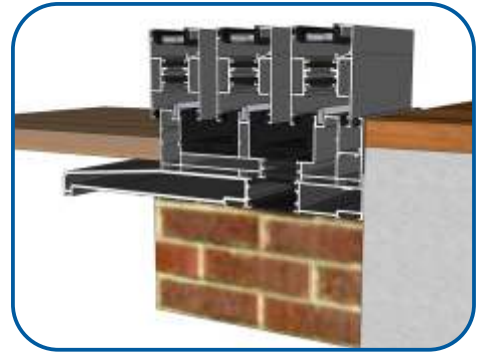

Three Track

With Cill

The images displayed in this document are an artistic representation only, and not a comprehensive installation guide. We do not supply decking, flooring, lead flashing etc. If in doubt please speak to a experienced builder or our technical department.